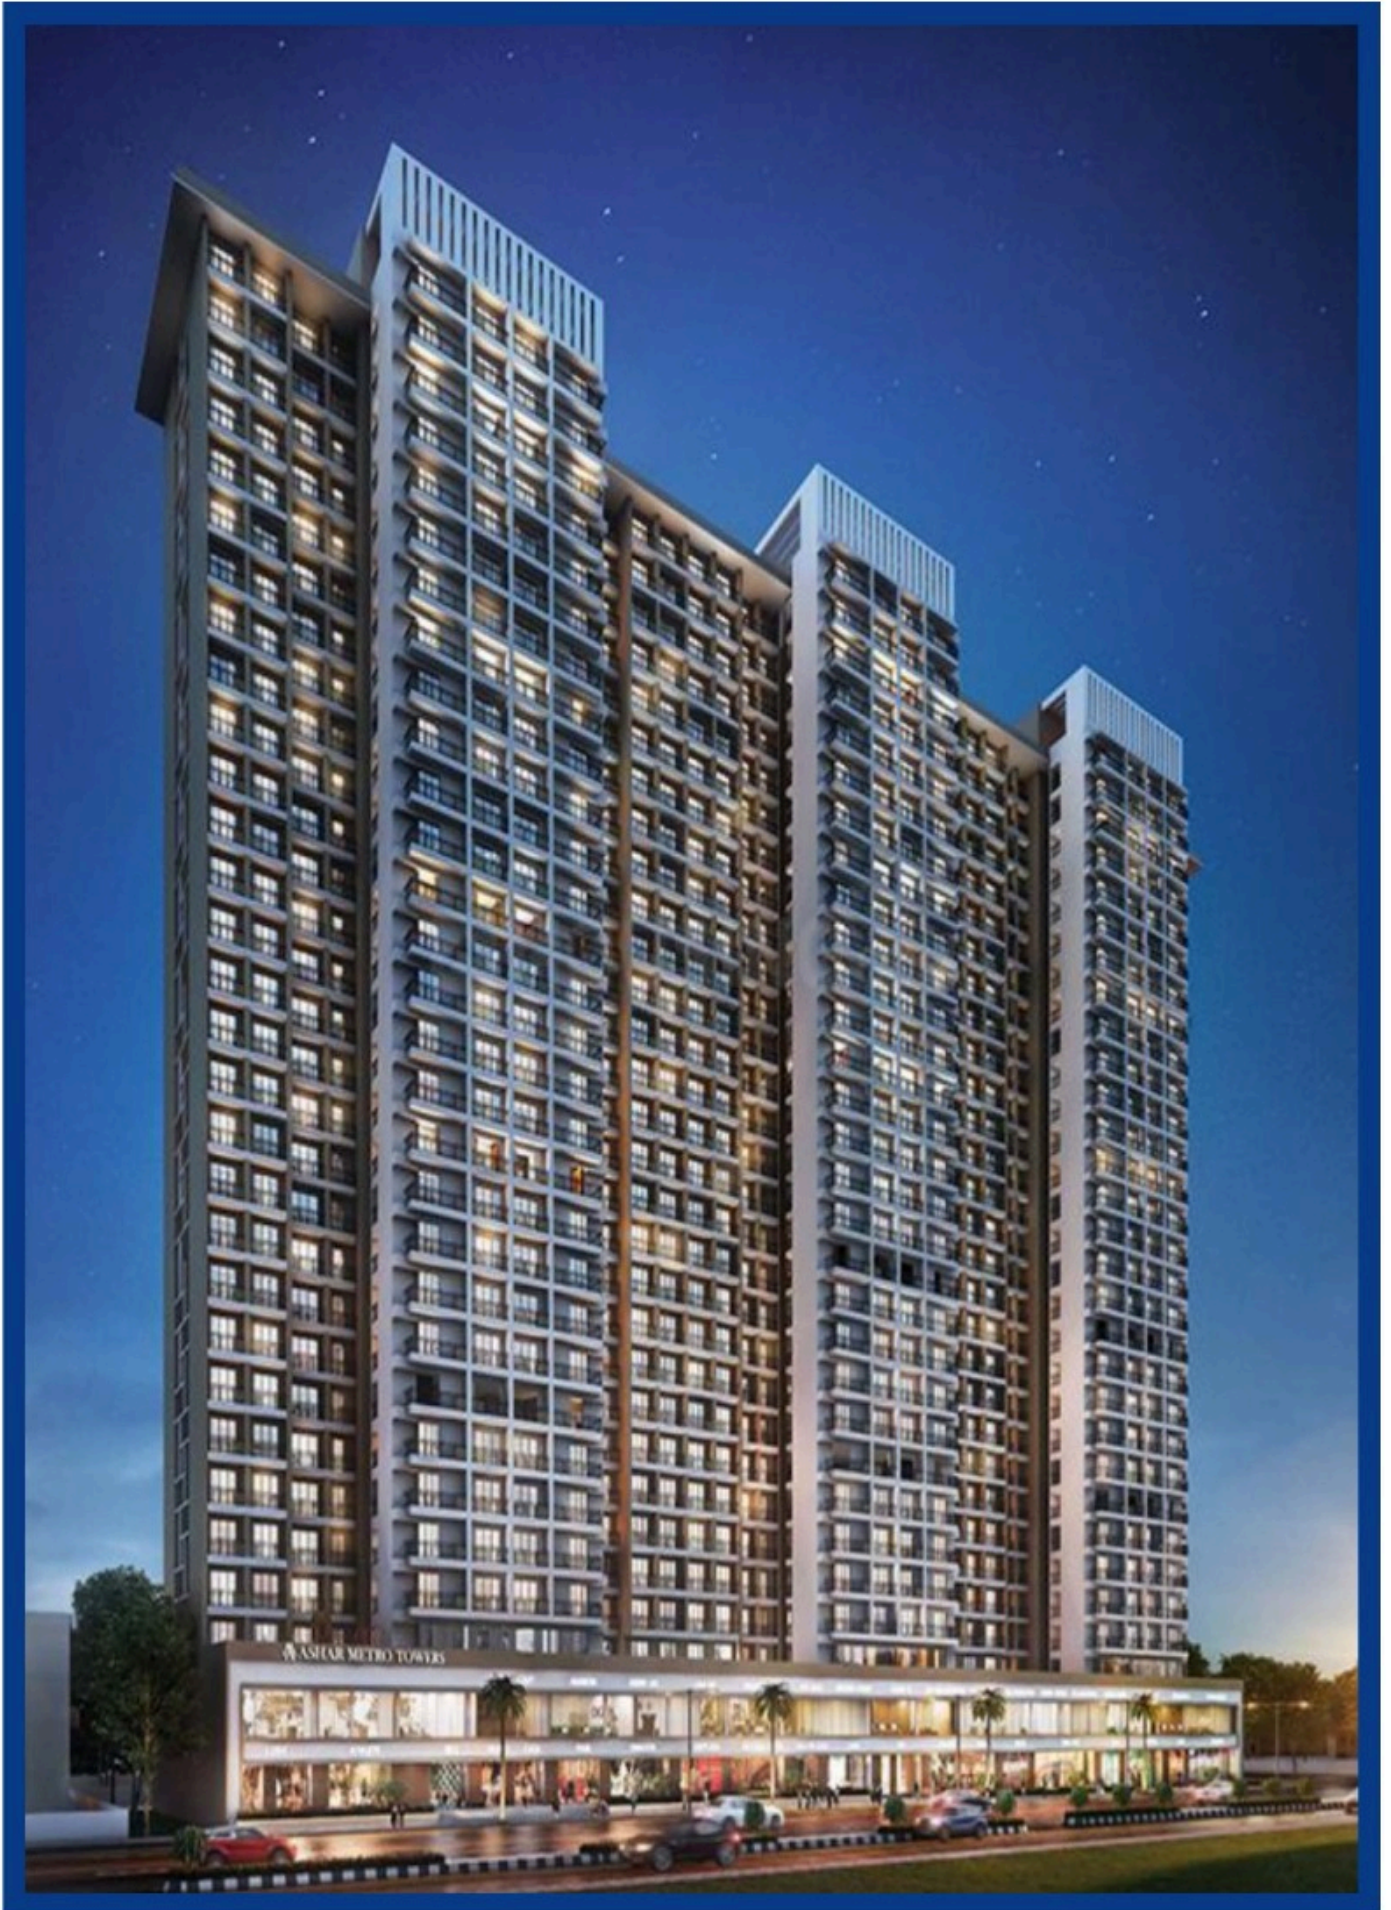

॥ श्री शंभेश्वर पार्श्वनाथाय नमः ॥

# PARSHWA ENTERPRISES

ALUMINIUM SLIDING WINDOW • PARTITION • ALUMINIUM FINS • S.S. RAILING

---

**Works :** Gala No.1, Ground Floor, Vimala Bhavan, Sharma Indl. Est.,  
Walbhat Road, Goreoan (East), Mumbai - 400 063.  
**Reg. Off :** C/201, Shivanand Apt., S.V Road, Goregoan (West), Mumbai 400 102.  
**Email :** njhakani\_star@rediffmail.com /parshwaenterprises18@gmail.com

**ON GOING**

**ASHAR METRO TOWER  
THANE (WEST)**

**COMPLETED**

**ASHAR SAPPHIRE  
THANE (WEST)**

**COMPLETED**

**ASHAR NAVAROZE  
PALI HILL (BANDRA)**

**COMPLETED**

**ASHAR MAPLE  
MULUND (WEST)**