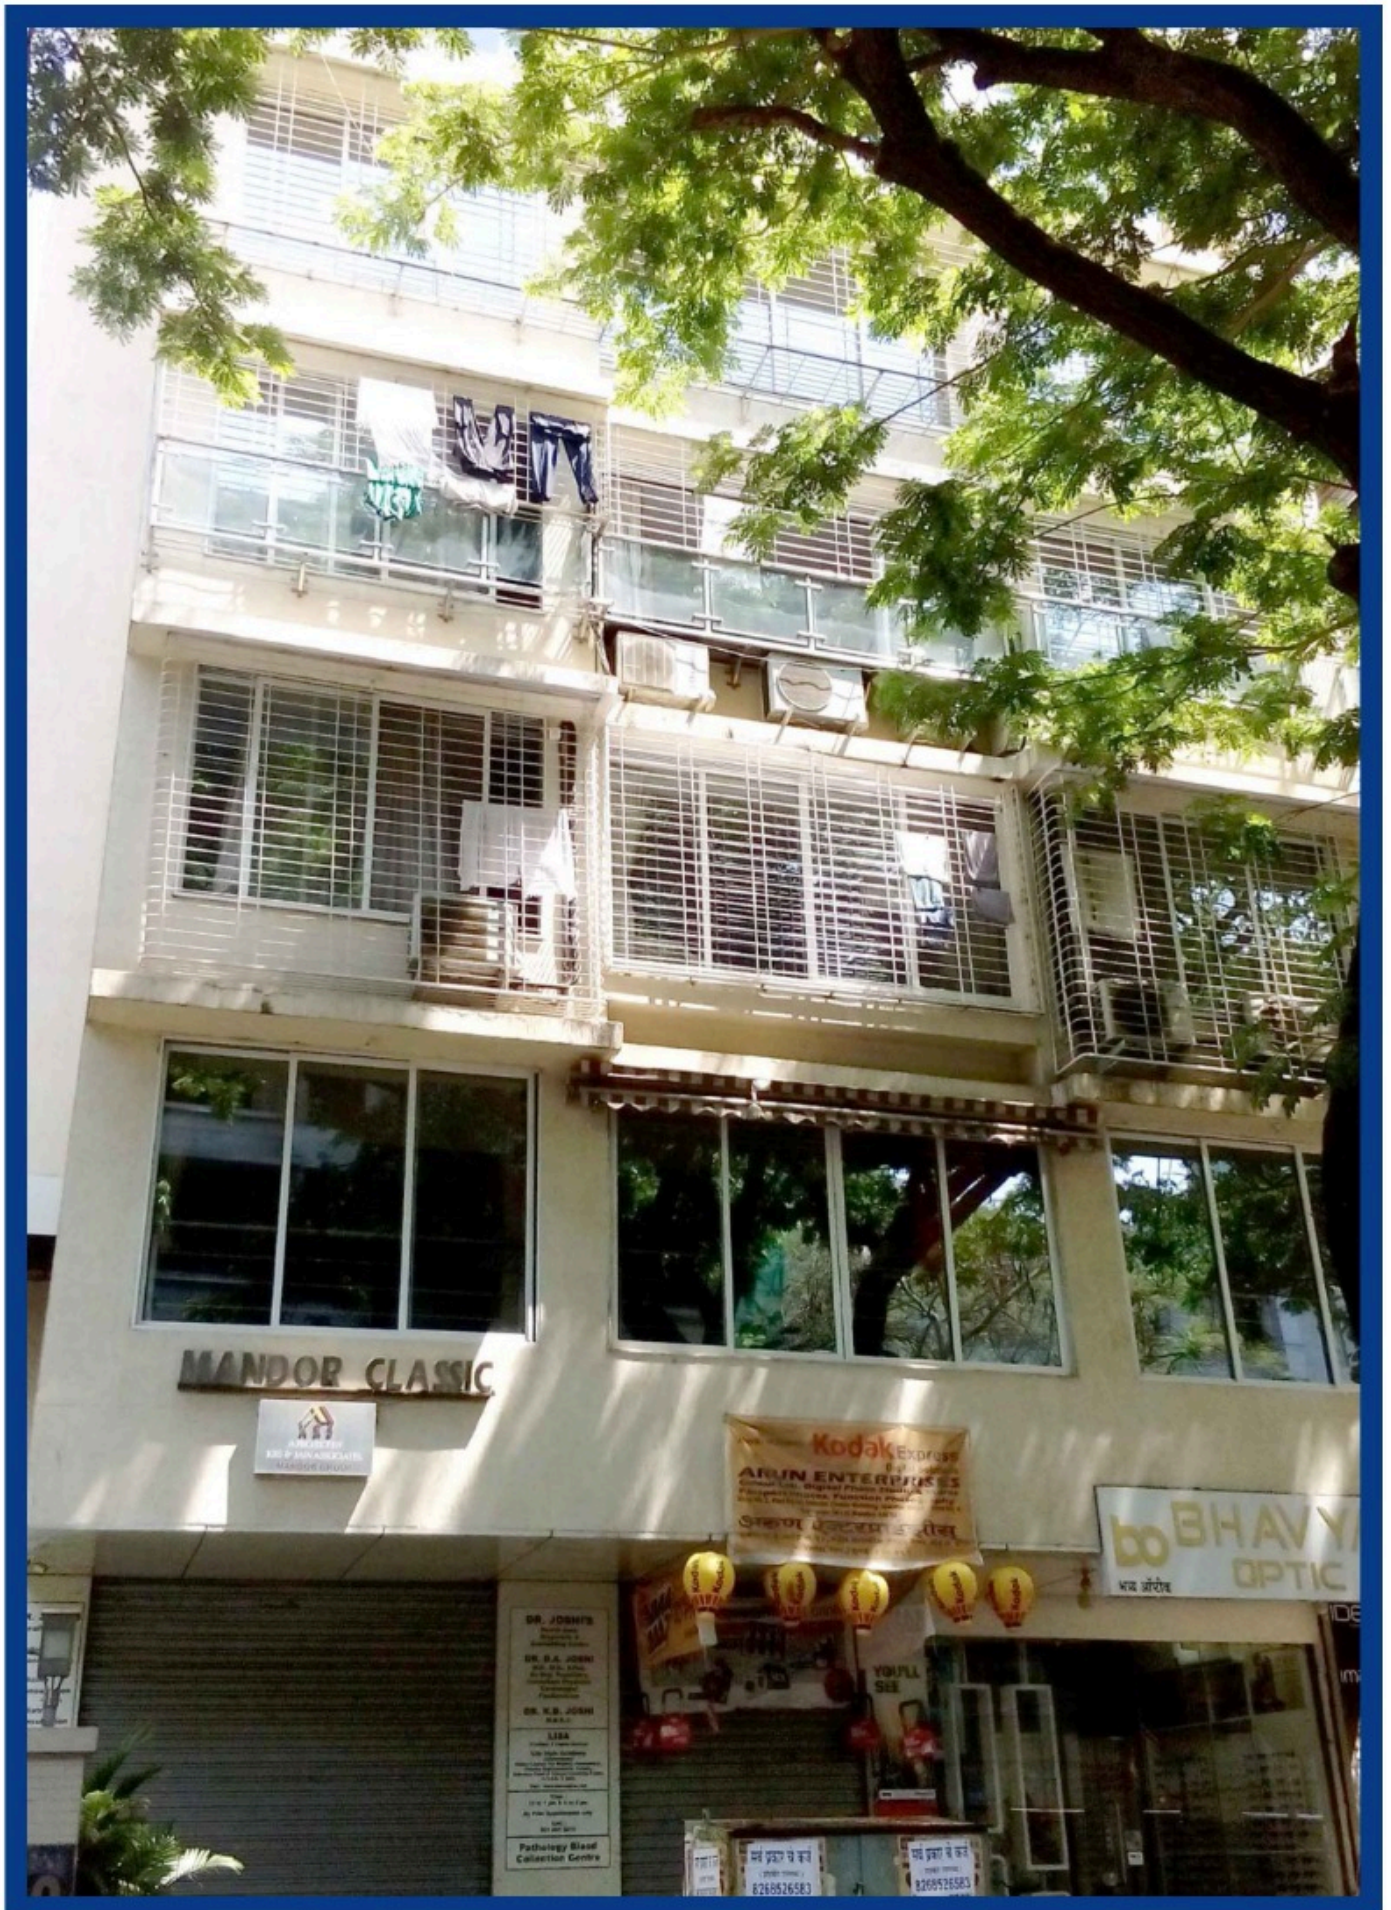

COMPLETED
MANDOR CLASSIC
GOREGAON (WEST)