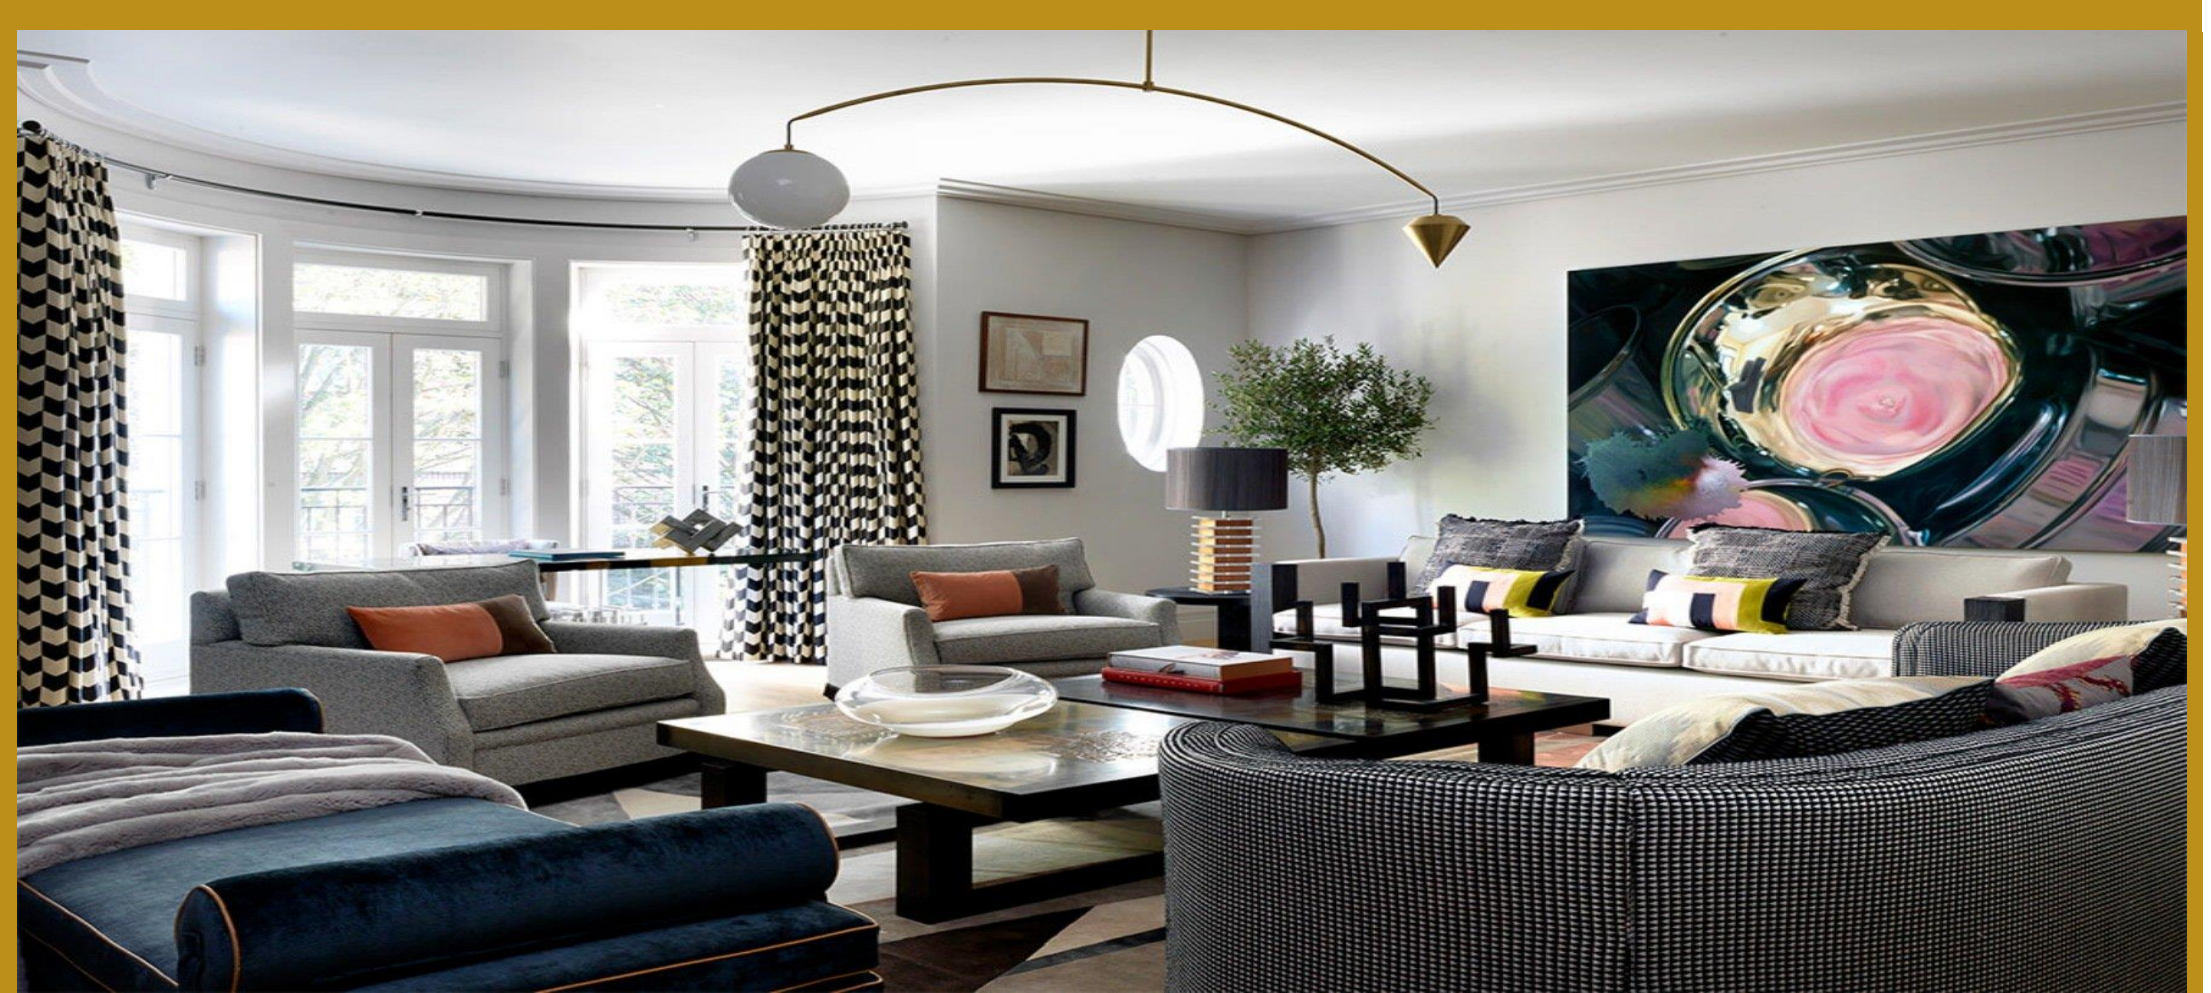

WHAT IS INTERIOR DESIGNING

The Science, Art or process of setting up the interiors of a room, a floor or building is known as Interior Designing